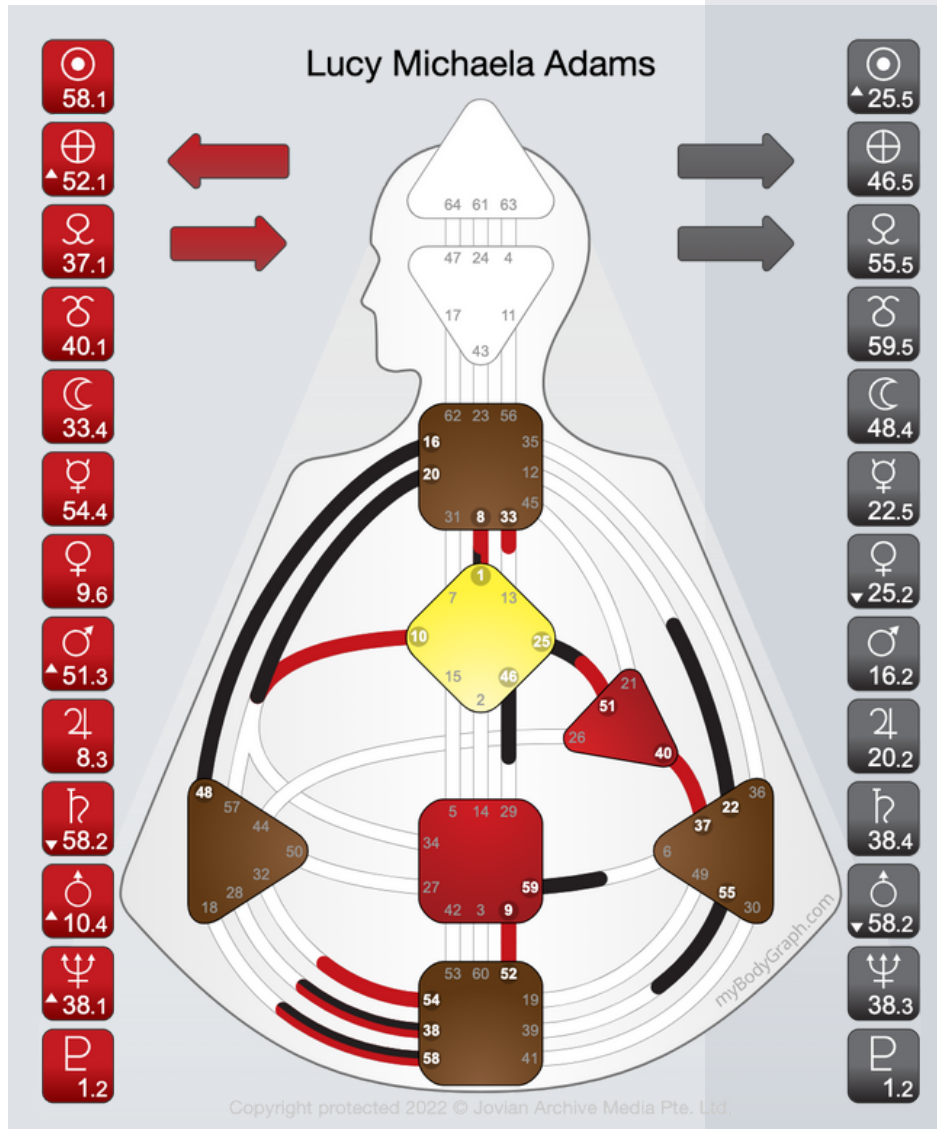

HUMAN DESIGN BODYGRAPH

EXAMPLE CHART

Copyright protected 2023 © Jovian Archive Media Pte. Ltd.

ASTROLOGY NATAL CHART

EXAMPLE CHART

04 Jun 1892

5:03 am GMT

London England United Kingdom

Lat 51° N 30' 12.0"

Lng 0° W 04' 45.8"

Whole House

Tropical

Geocentric

YOUR BODYGRAPH

YOUR UNIQUE BLUEPRINT

AURA: