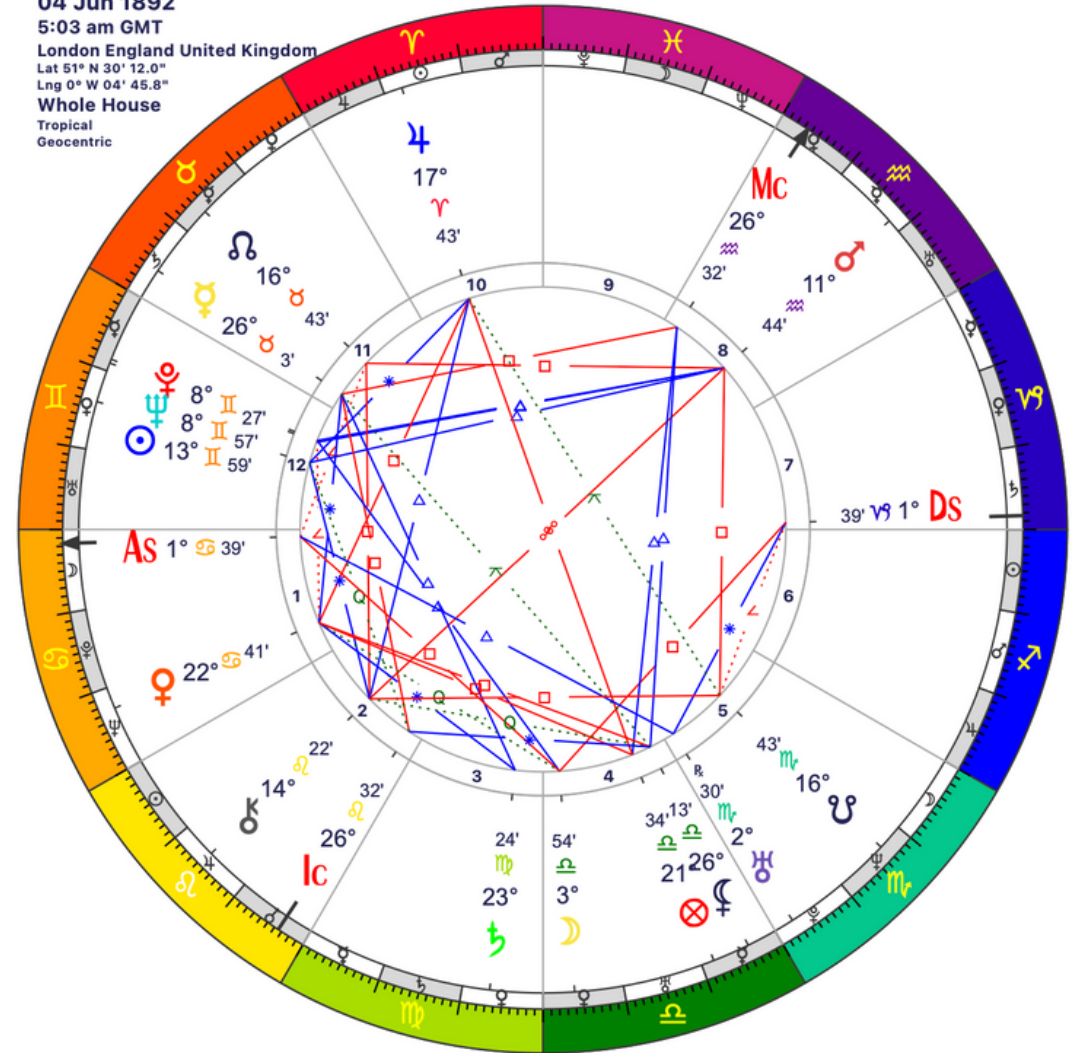

HUMAN DESIGN BODYGRAPH

EXAMPLE CHART

Copyright protected 2023 © Jovian Archive Media Pte. Ltd.

ASTROLOGY NATAL CHART

EXAMPLE CHART

04 Jun 1892

5:03 am GMT

London England United Kingdom

Lat 51° N 30' 12.0"

Lng 0° W 04' 45.8"

Whole House

Tropical

Geocentric

YOUR BODYGRAPH

YOUR UNIQUE BLUEPRINT

AURA: