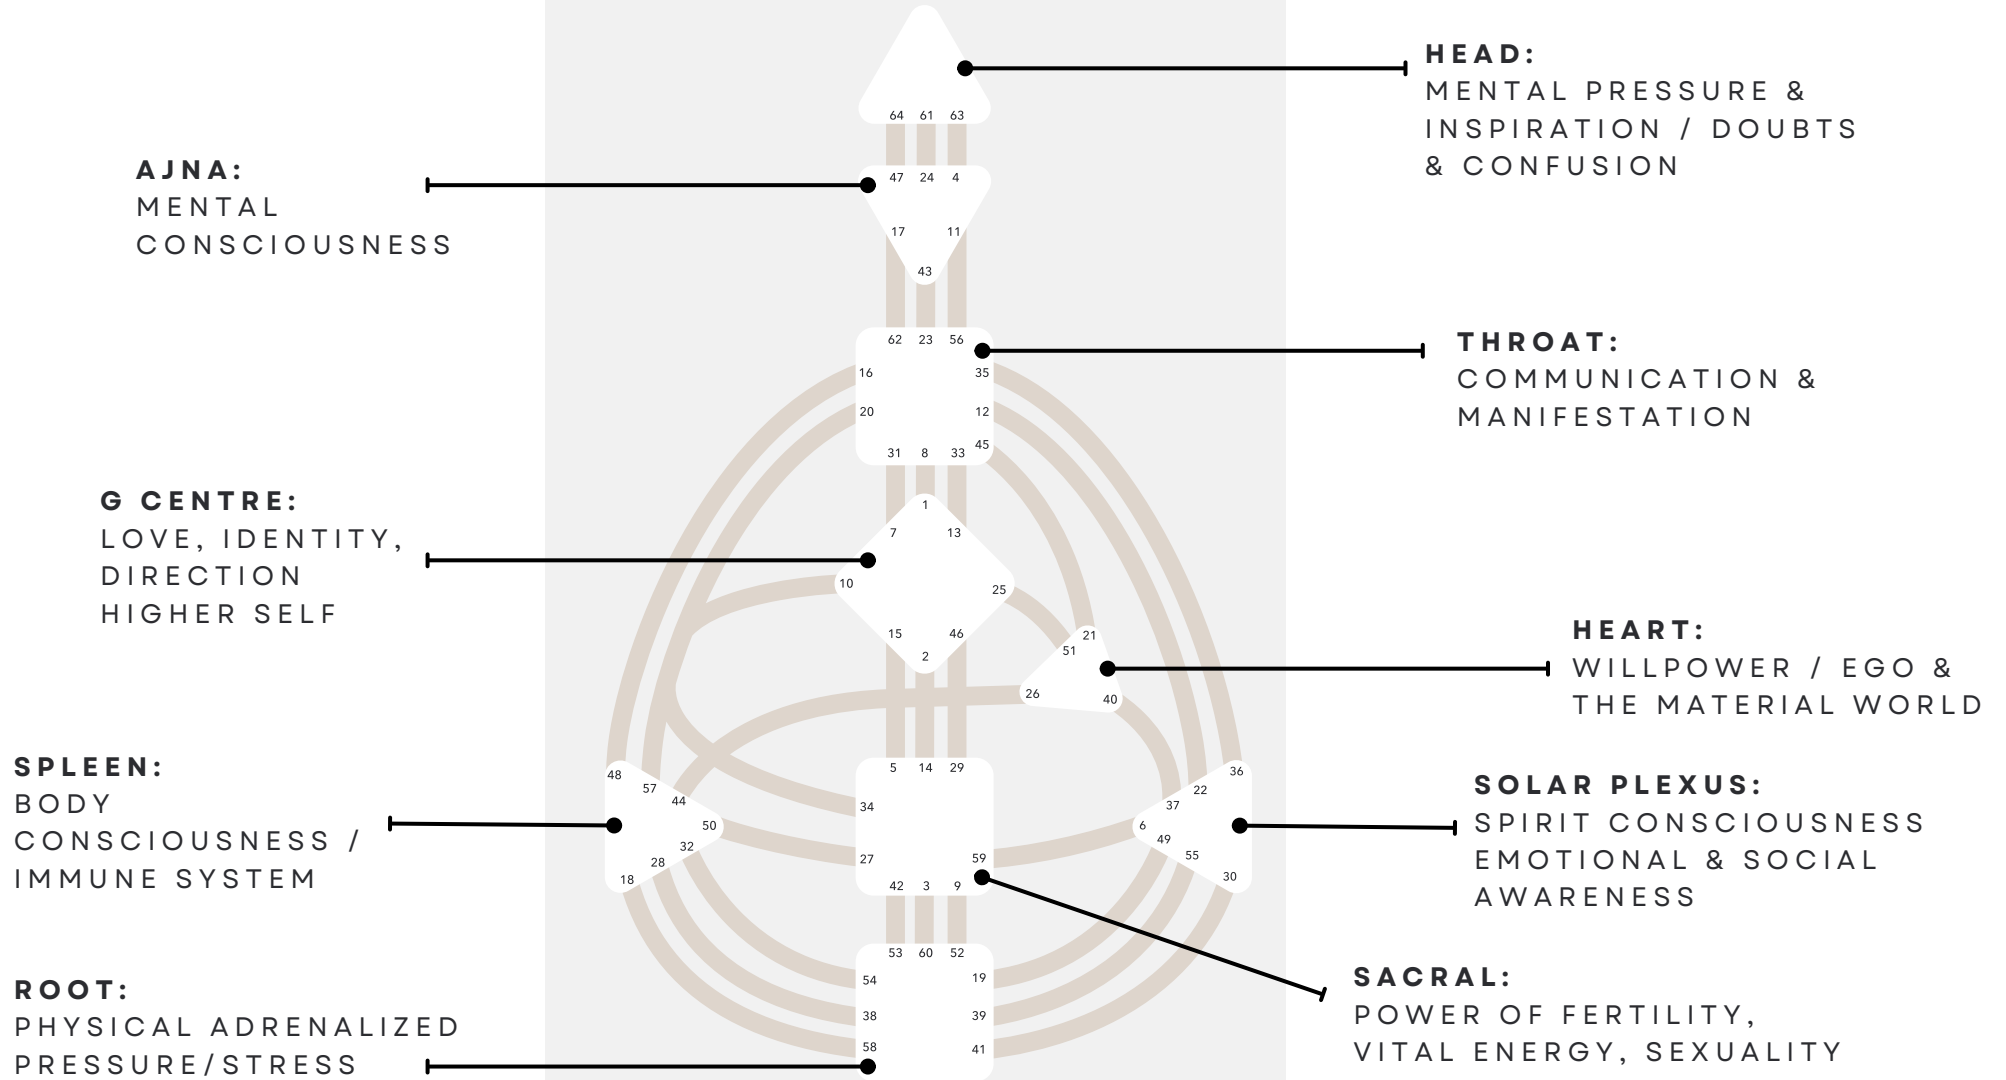

THEMES OF THE 9 CENTRES