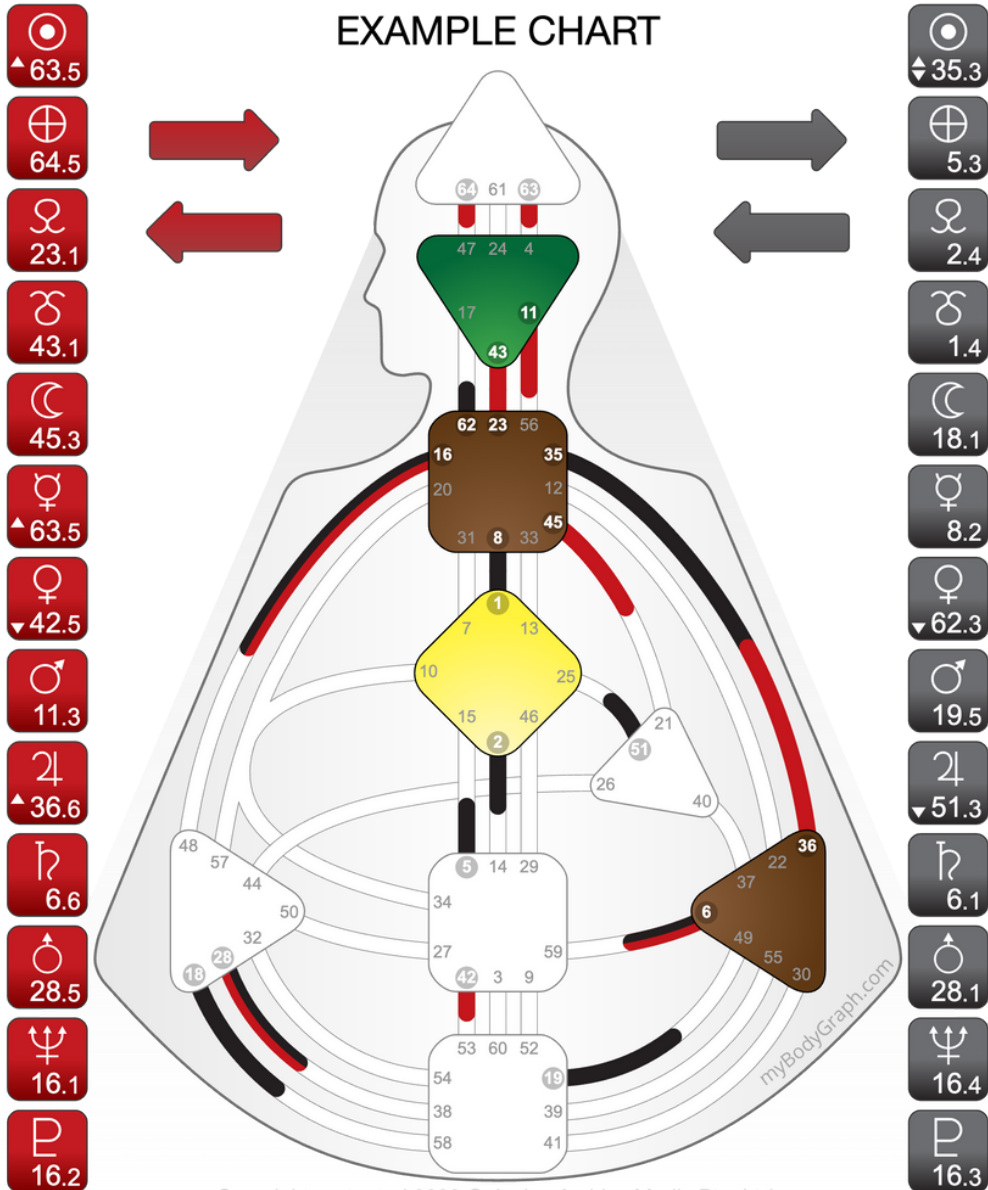

This is NOT a labelling system - **it is a celebration of what makes us all unique.**

INFUSING 3 MODES OF SELF-ENQUIRY;

- >> YOUR HUMAN DESIGN BODYGRAPH
- >> YOUR ASTROLOGY NATAL CHART
- >> YOUR GENE KEYS SEQUENCING

HUMAN DESIGN BODYGRAPH

EXAMPLE CHART

Copyright protected 2023 © Jovian Archive Media Pte. Ltd.

ASTROLOGY NATAL CHART

EXAMPLE CHART

04 Jun 1892

5:03 am GMT

London England United Kingdom